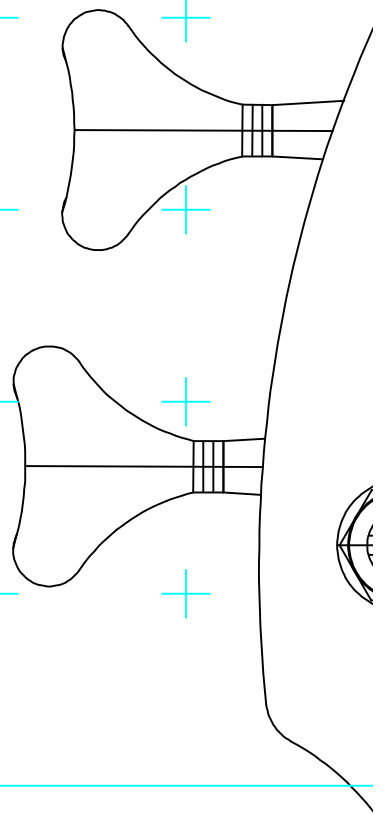

<i>litalo</i> Mottola handcrafted stringed instruments m@LitaloMottola.com		
TITLE: Mezzaluna Electric Bass Family Standard - 34' scale		
Drawn by: RMM	Date: 4/26/02	
Code Ident No:	Size: 24 x 48	Drawing No:
Scale: 1:1		Sheet 1 of 1

+ + + + + + +

+ + + + + + +

+ + + + + + +

+ + + + + + +

F1

+ + + + + + +

liutaio
Motta
handcrafted stringed instr

Title:

Mezzaluna El
Standard -

Drawn by:

RMM

Code Ident No:

Size:

24
x
48

Mottola

instruments

rm@LiutaioMottola.com

Electric Bass Family
- 34" scale

Date: 4/26/02

Size: **Drawing No:**

4

8