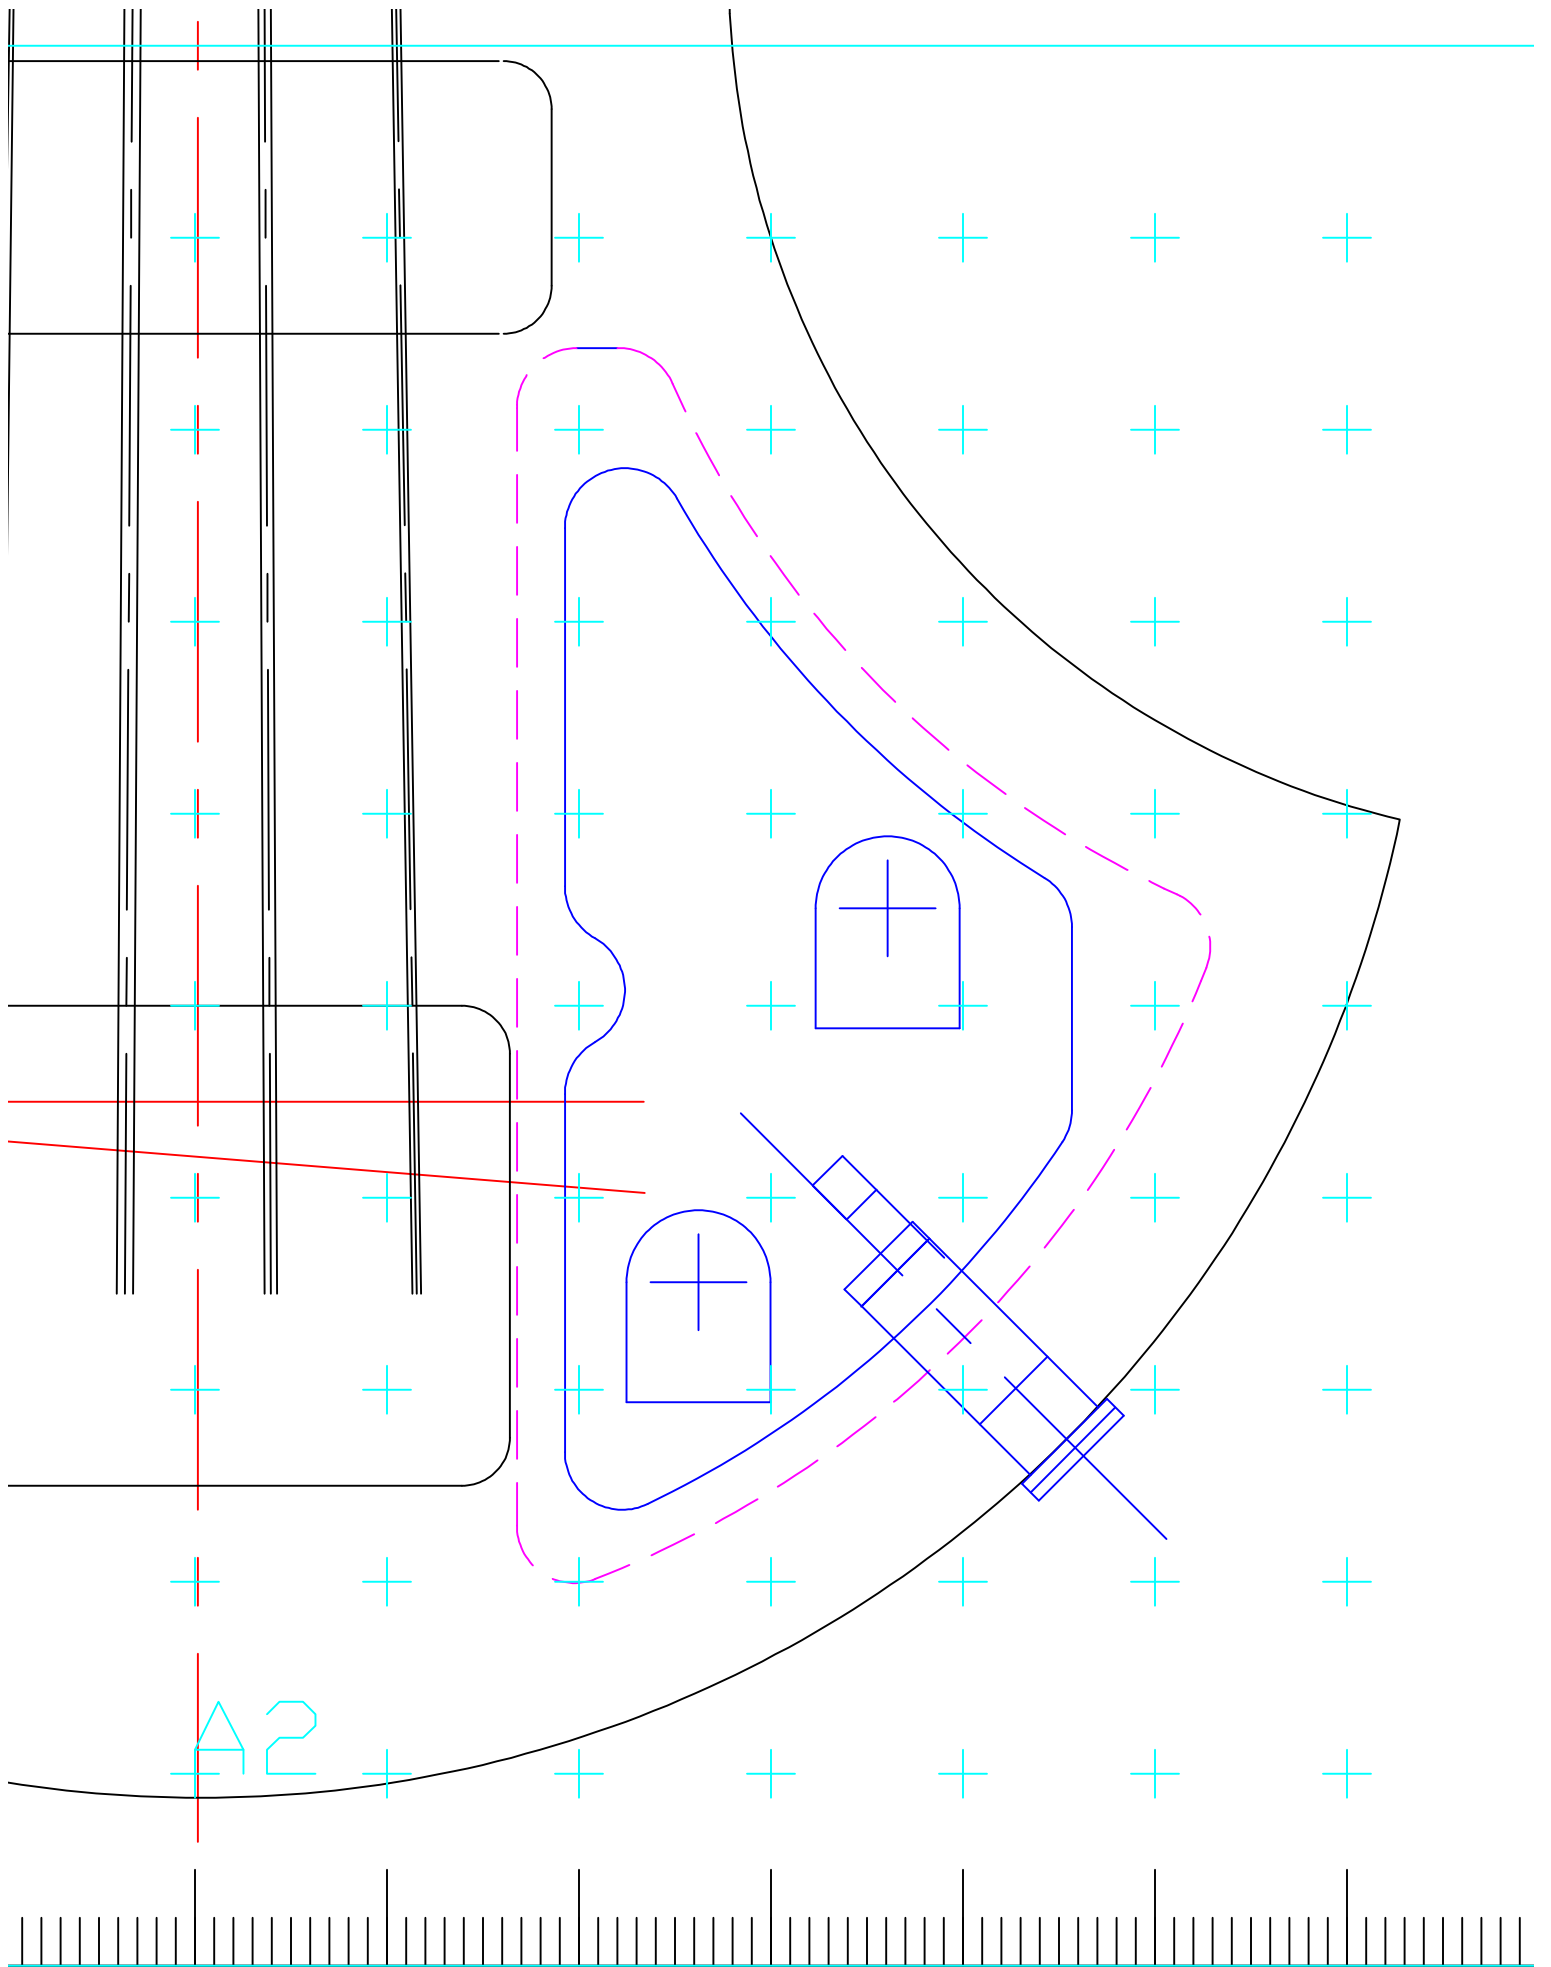

<i>litalo</i> Mottola handcrafted stringed instruments m@LitaloMottola.com		
TITLE: Mezzaluna Electric Bass Family Standard - 34' scale		
Drawn by: RMM	Date: 4/26/02	
Code Ident No:	Size: 24 x 48	Drawing No:
Scale: 1:1		Sheet 1 of 1

+ + + + + + +

+ + + + + + +

+ D1 + + + + + + +

<i>Scale:</i>	1:1

+ + + + + + +

+ + + + + + +

+ + + + + + +

+ + + + + + +

Mezzaluna El
Standard -

Drawn by:

RMM

Code Ident No:

Size:

24
x
48

Mottola

instruments

rm@LiutaioMottola.com

Electric Bass Family
- 34" scale

Date: 4/26/02

Size: **Drawing No:**

4

8