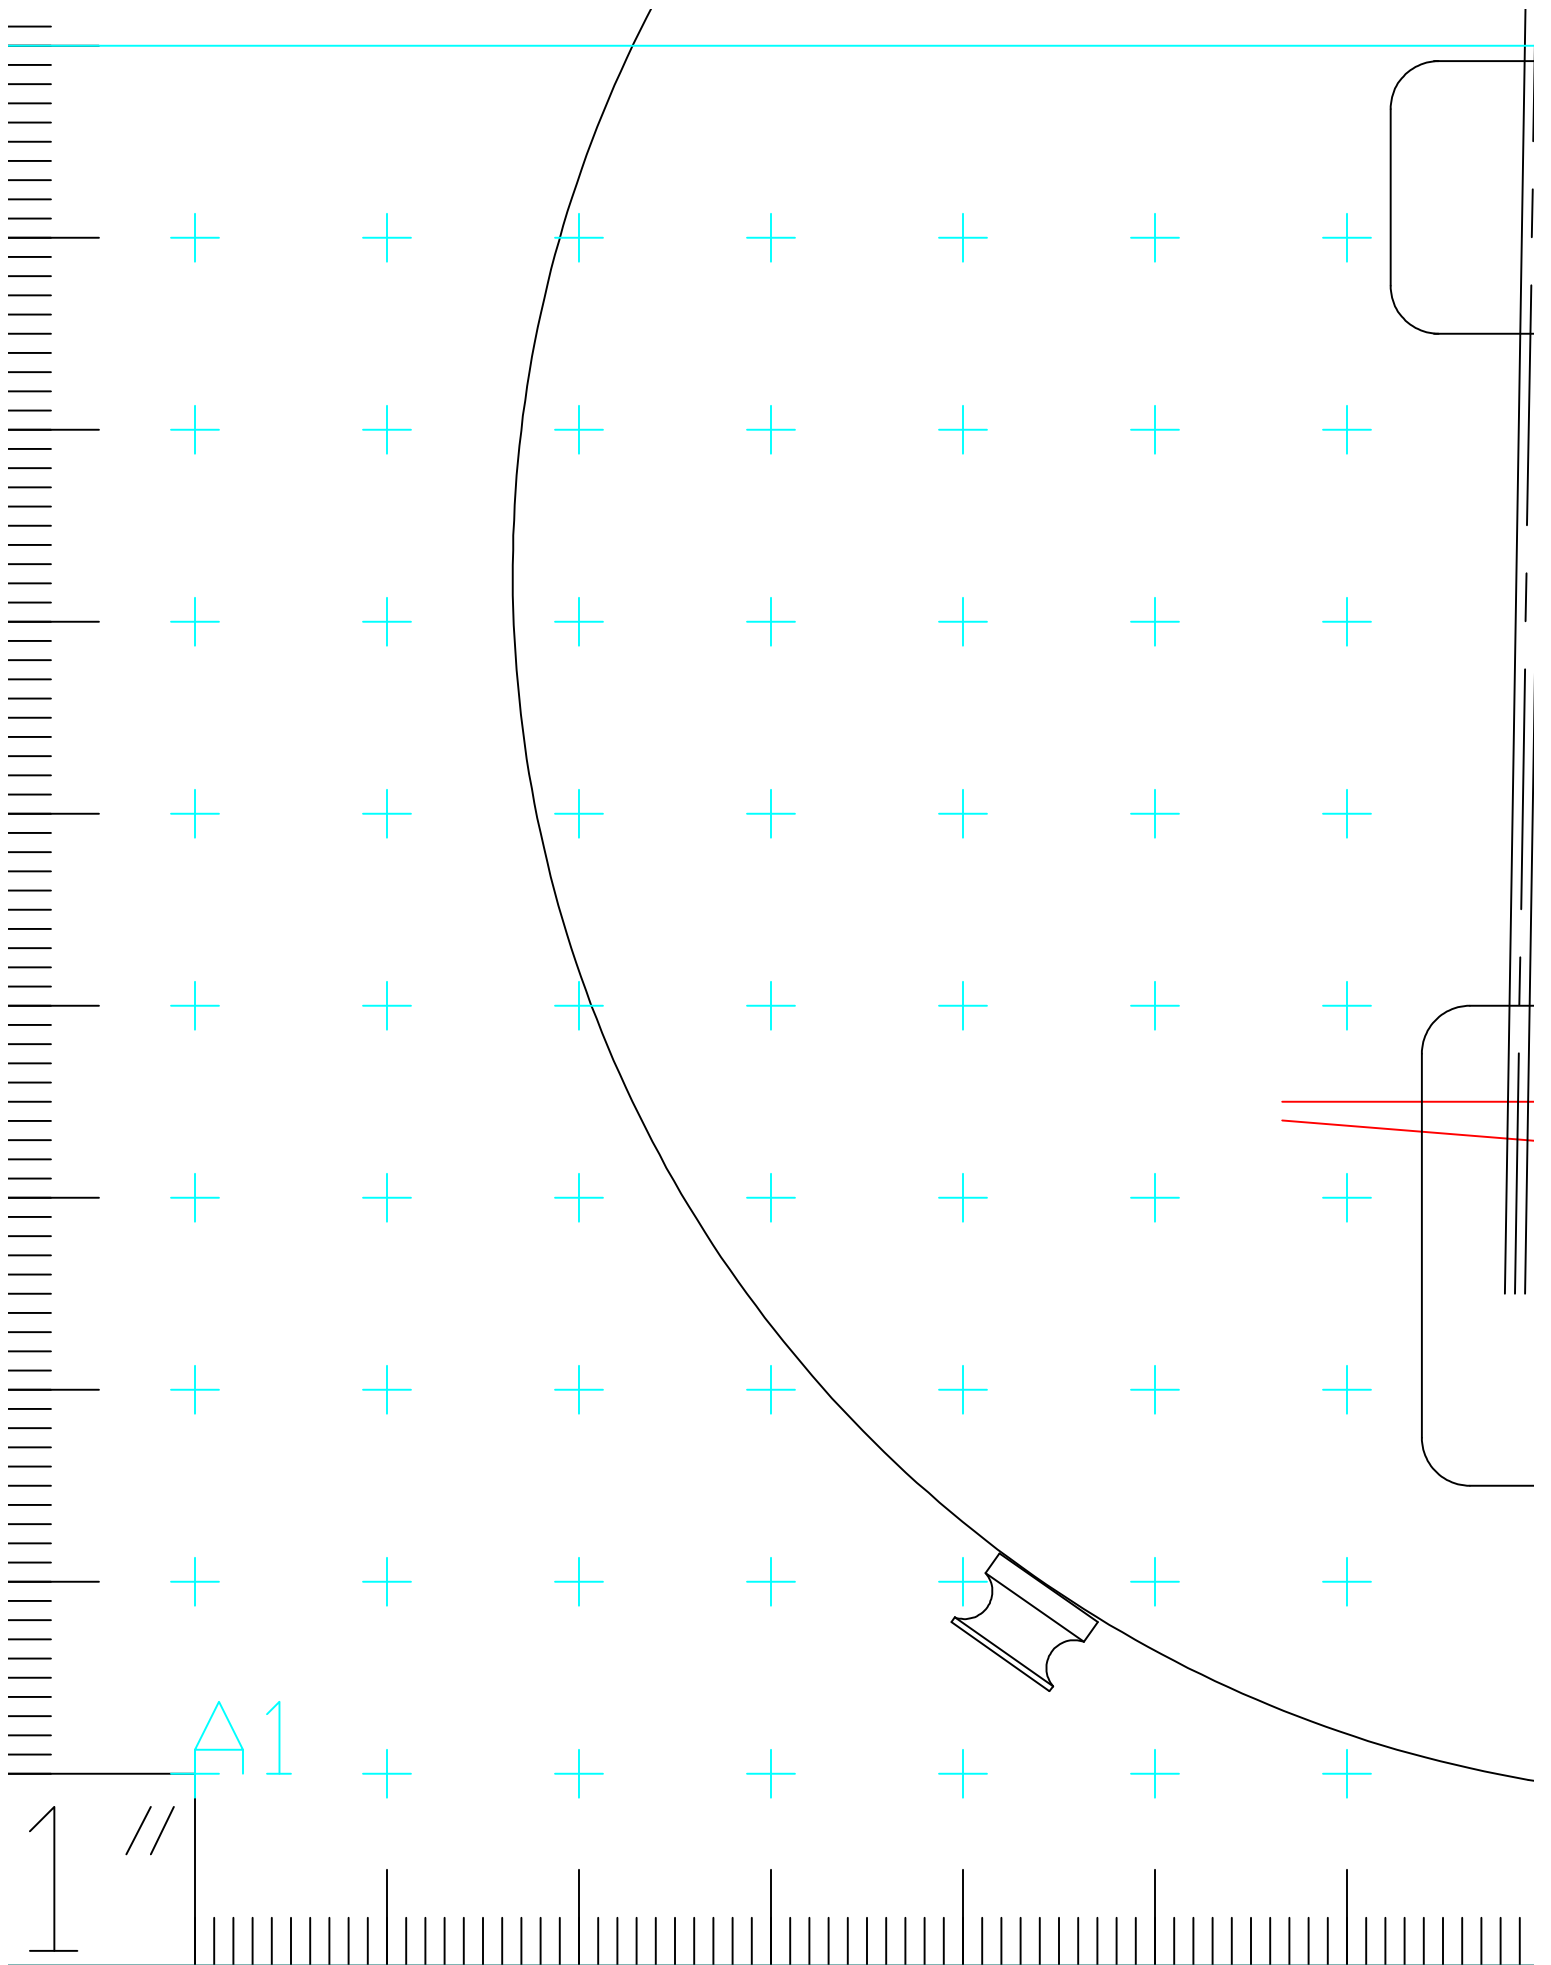

<i>litalo</i> Mottola handcrafted stringed instruments m@LitaloMottola.com		
TITLE: Mezzaluna Electric Bass Family Standard - 34' scale		
Drawn by: RMM	Date: 4/26/02	
Code Ident No:	Size: 24 x 48	Drawing No:
Scale: 1:1		Sheet 1 of 1

+ + + + + + +

+ + + + + + +

+ D1 + + + + + + +

<i>Scale:</i>	1:1

+ + + + + + +

+ + + + + + +

+ + + + + + +

+ + + + + + +

Mezzaluna El
Standard -

Drawn by:

RMM

Code Ident No:

Size:

24
x
48

Mottola

instruments

rm@LiutaioMottola.com

Electric Bass Family
- 34" scale

Date: 4/26/02

Size: **Drawing No:**

4

8