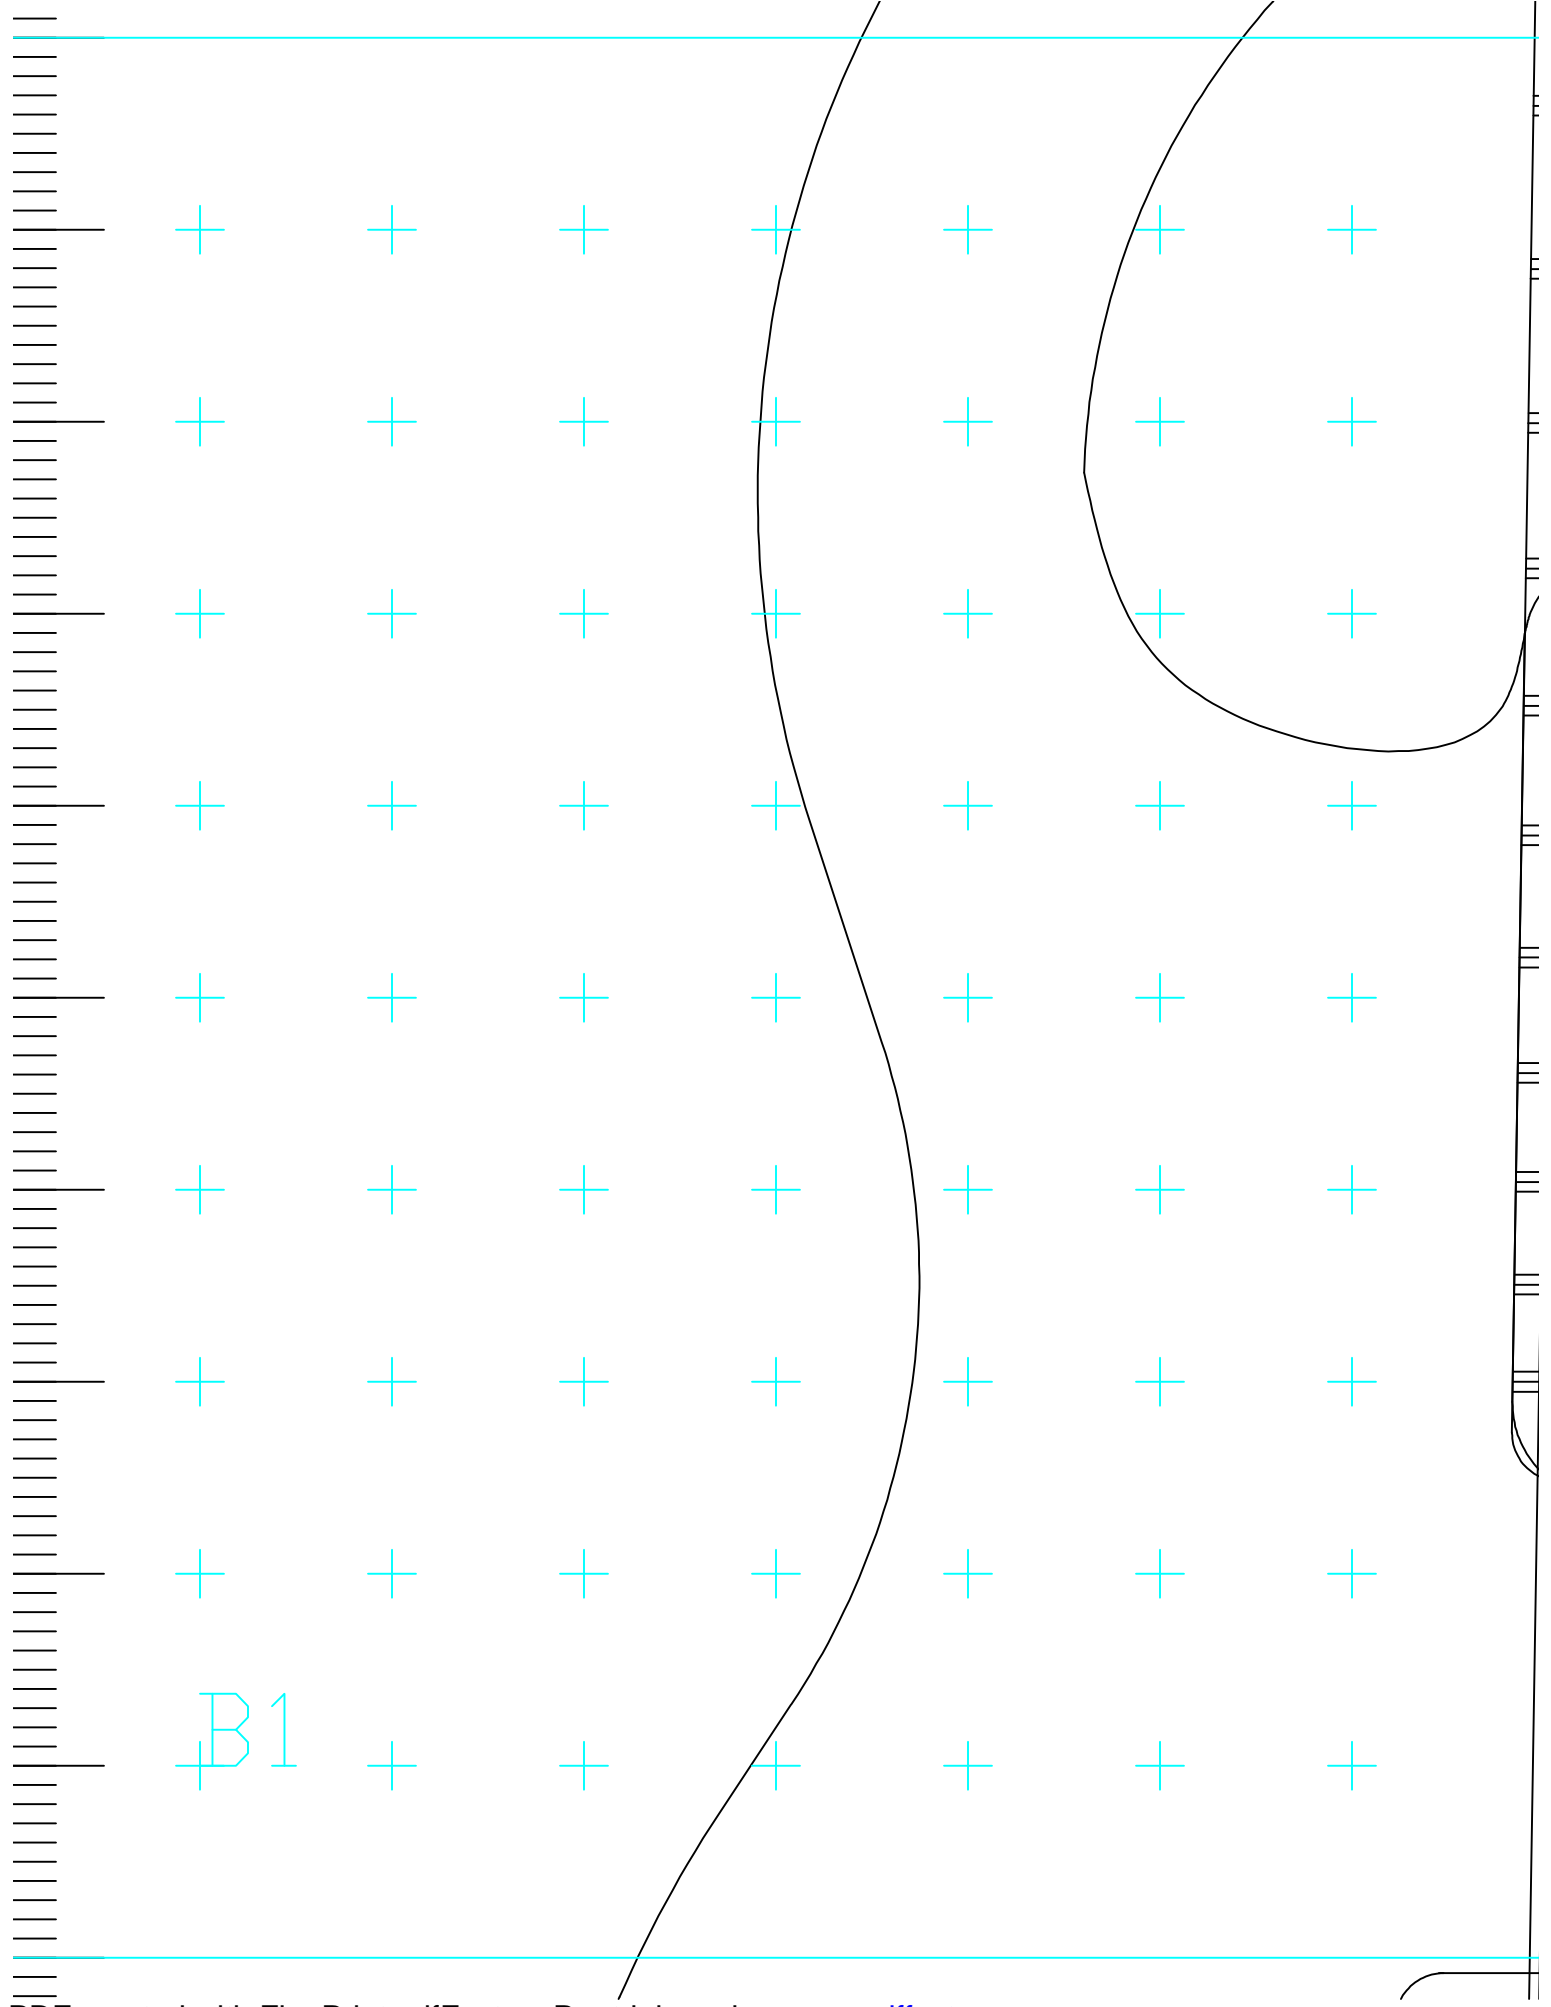

<i>litalo</i> Mottola handcrafted stringed instruments m@LitaloMottola.com		
TITLE: Mezzaluna Electric Bass Family Standard - 34' scale		
Drawn by: RMM	Date: 4/26/02	
Code Ident No:	Size: 24 x 48	Drawing No:
Scale: 1:1		Sheet 1 of 1

+ + + + + + +

+ + + + + + +

+ D1 + + + + + + +

<i>Scale:</i>	1:1

+ + + + + + +

+ + + + + + +

+ + + + + + +

+ + + + + + +

Mezzaluna El
Standard -

Drawn by:

RMM

Code Ident No:

Size:

24
x
48

Mottola

instruments

rm@LiutaioMottola.com

Electric Bass Family
- 34" scale

Date: 4/26/02

Size: **Drawing No:**

4

8