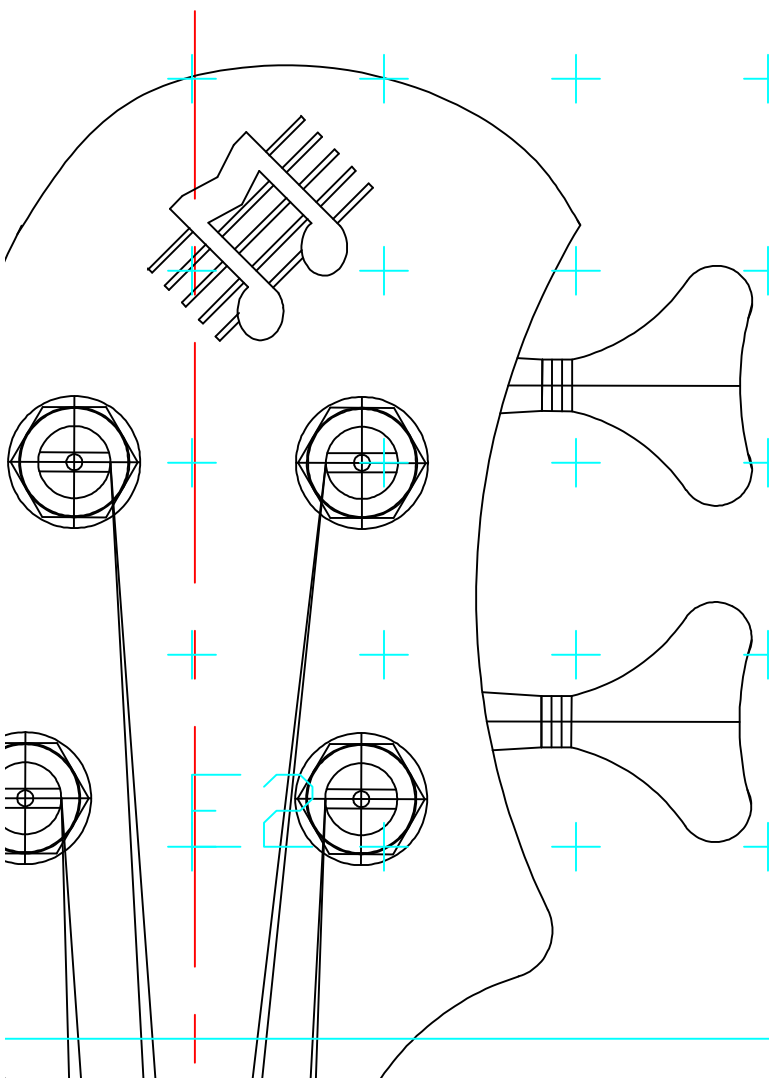

liutaio
Motta
handcrafted stringed instr

Title:

Mezzaluna El
Standard -

Drawn by:

RMM

Code Ident No:

Size:

24
x
48