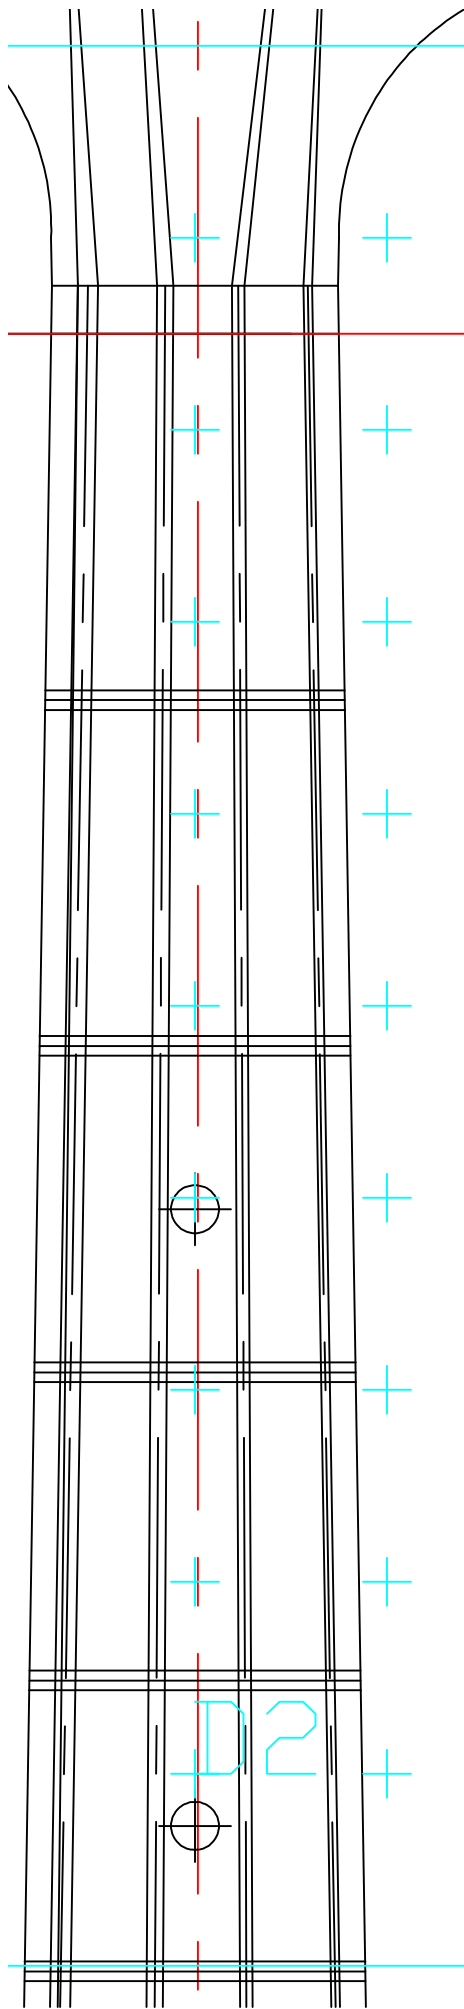

<i>litalo</i> Mottola handcrafted stringed instruments m@LitaloMottola.com		
TITLE: Mezzaluna Electric Bass Family Standard - 34' scale		
Drawn by: RMM	Date: 4/26/02	
Code Ident No:	Size: 24 x 48	Drawing No:
Scale: 1:1		Sheet 1 of 1

B1

C1

+ + + + + + +

+ + + + + + +

+ + + + + + +

+ + + + + + +

+ + + + + + +

+ + + + + + +

+ + + + + + +

+ + + + + + +

+ D1 + + + + + + +

<i>Scale:</i>	1:1

+ + + + + + +

+ + + + + + +

+ + + + + + +

+ + + + + + +

Mezzaluna El
Standard -

Drawn by:

RMM

Code Ident No:

Size:

24
x
48

Mottola

instruments