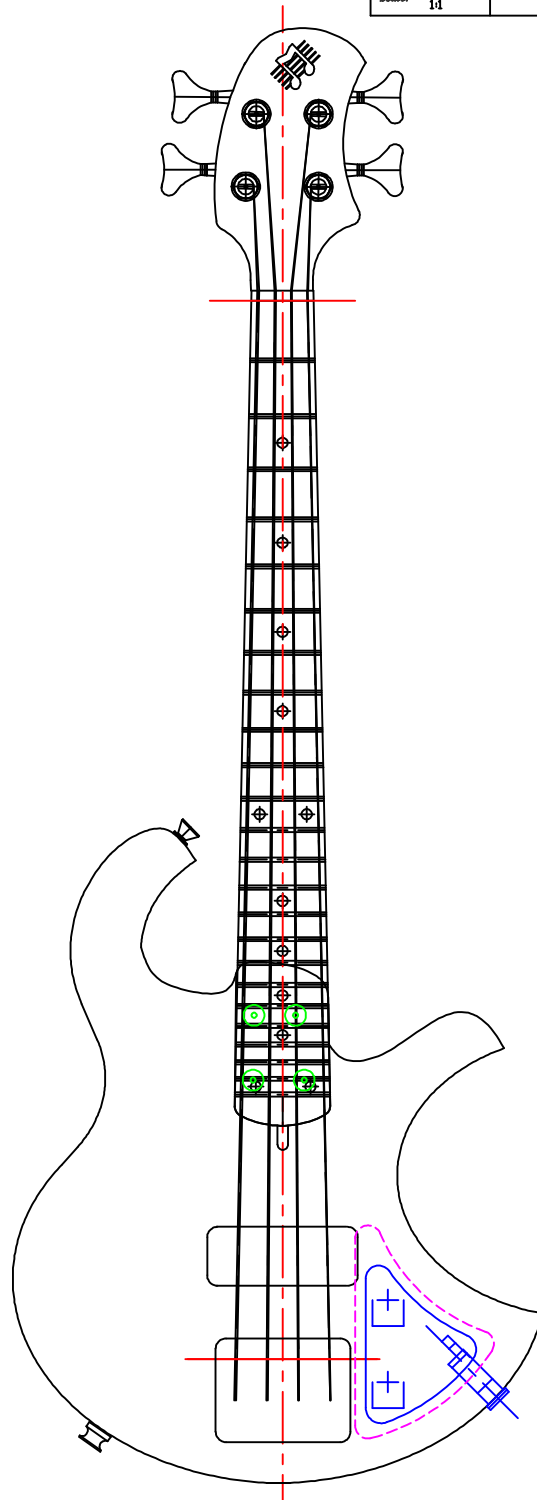

litalo
Mottola
handcrafted stringed instruments

rm@LitaloMottola.com

TITLE:

Mezzaluna Electric Bass Family
Piccolo - 25.5" scale

Drawn by: RMM

Date: 4/26/02

Code Ident No:

Size:

Drawing No:

24
x
48

Scale: 1:1

Sheet 1 *of* 1

1"

A5

A6

B4

C4

Scale: 1:1

D5

+ + + + + + +

+ + + + + + +

+ + + + + + +

+ + + + + + +

+ + + + + + +

Electric Bass Family
25.5" scale

Date: 4/26/02

Size: **Drawing No:**

4

8