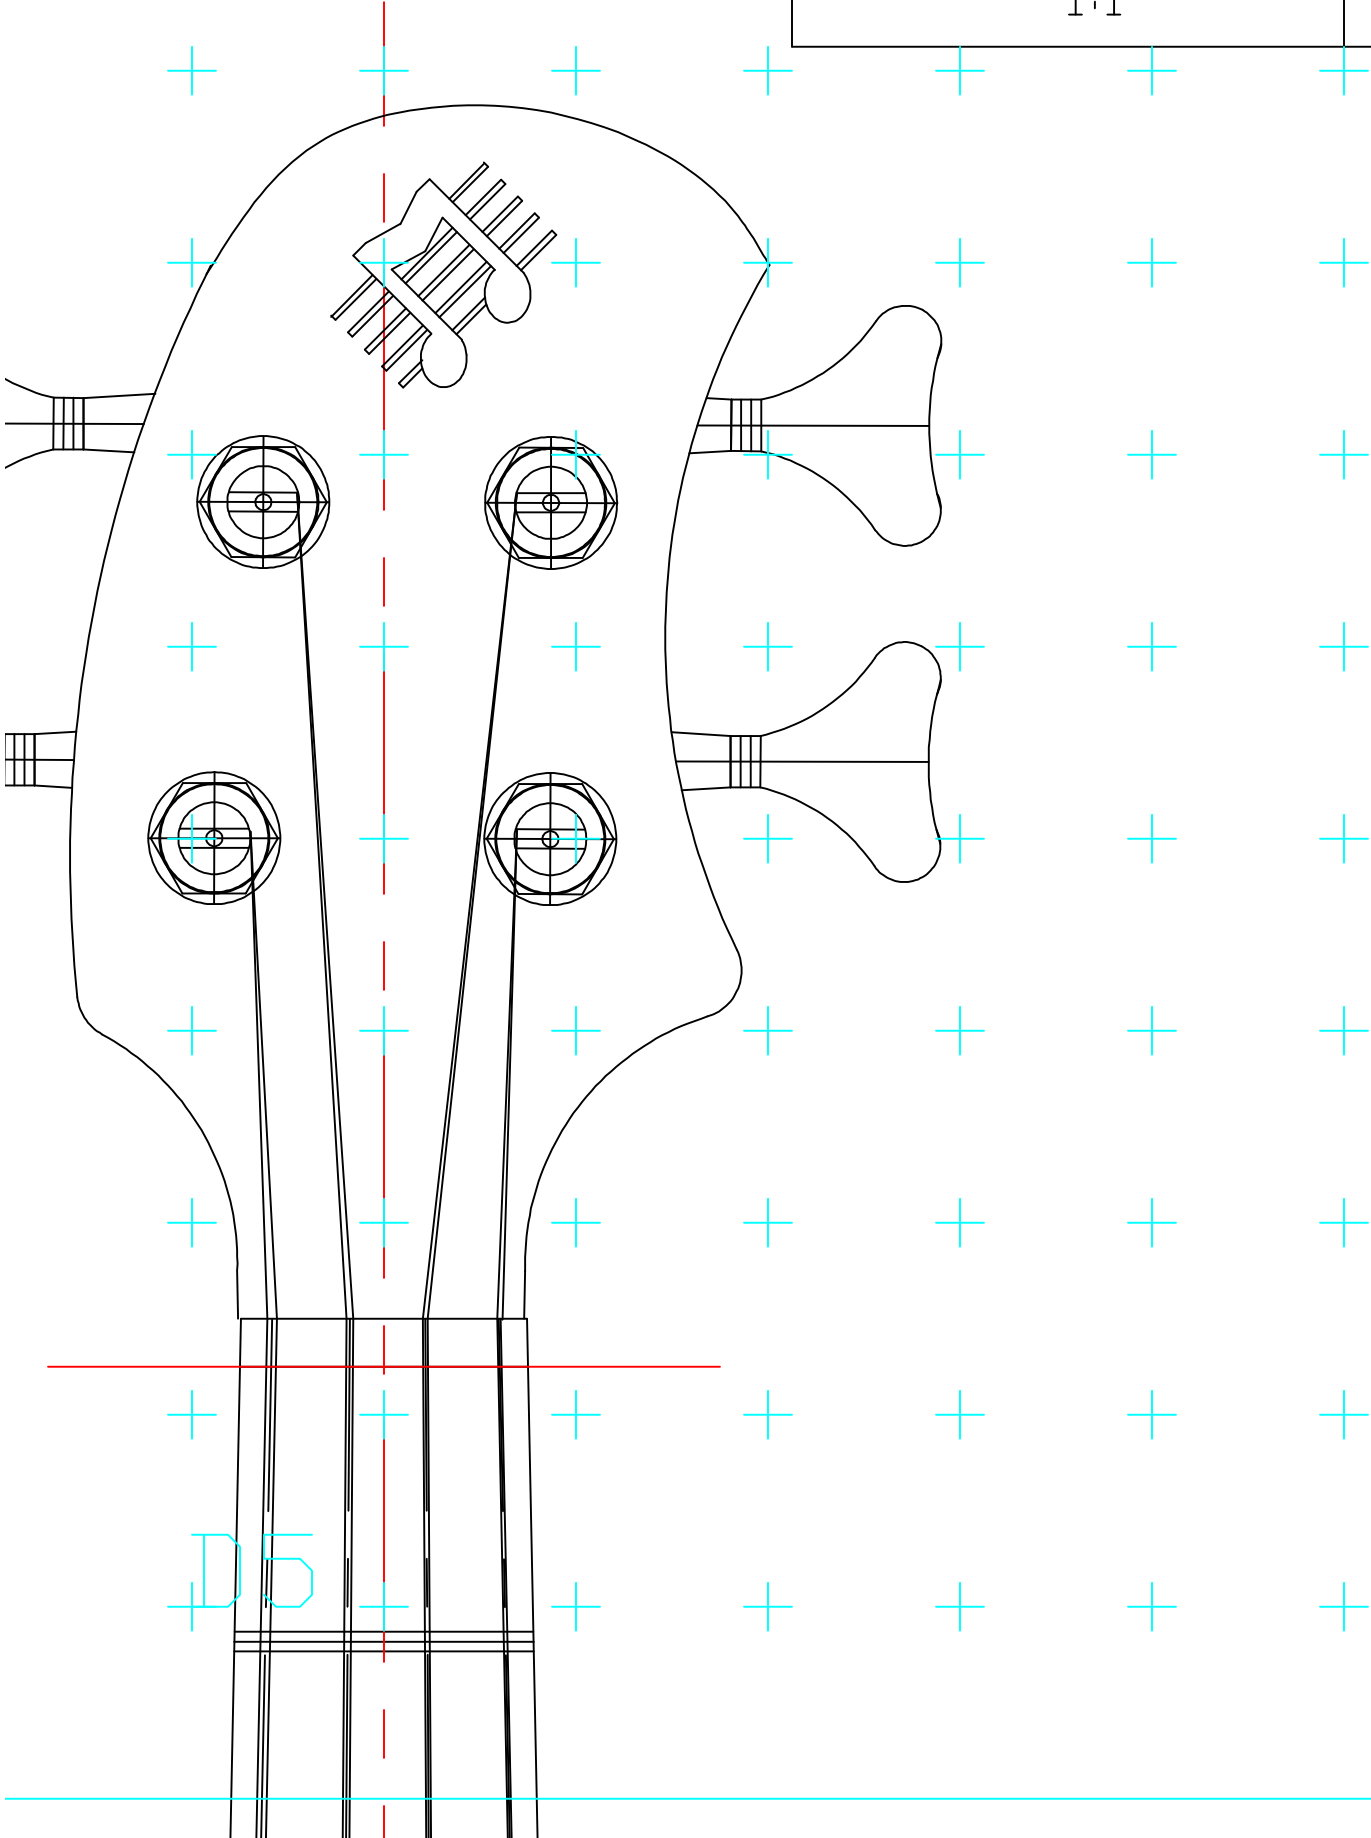

litalo
Mottola
handcrafted stringed instruments

rm@LitaloMottola.com

TITLE:

Mezzaluna Electric Bass Family
Piccolo - 25.5" scale

Drawn by: RMM

Date: 4/26/02

Code Ident No:

Size:

Drawing No:

24
x
48

Scale: 1:1

Sheet 1 *of* 1

1"

A5

A6

B4

C4

Scale: 1:1

D5

+ + + + + + +

+ + + + + + +

+ + + + + + +

+ + + + + + +

+ + + + + + +

Electric Bass Family
25.5" scale

Date: 4/26/02

Size: **Drawing No:**

4

8