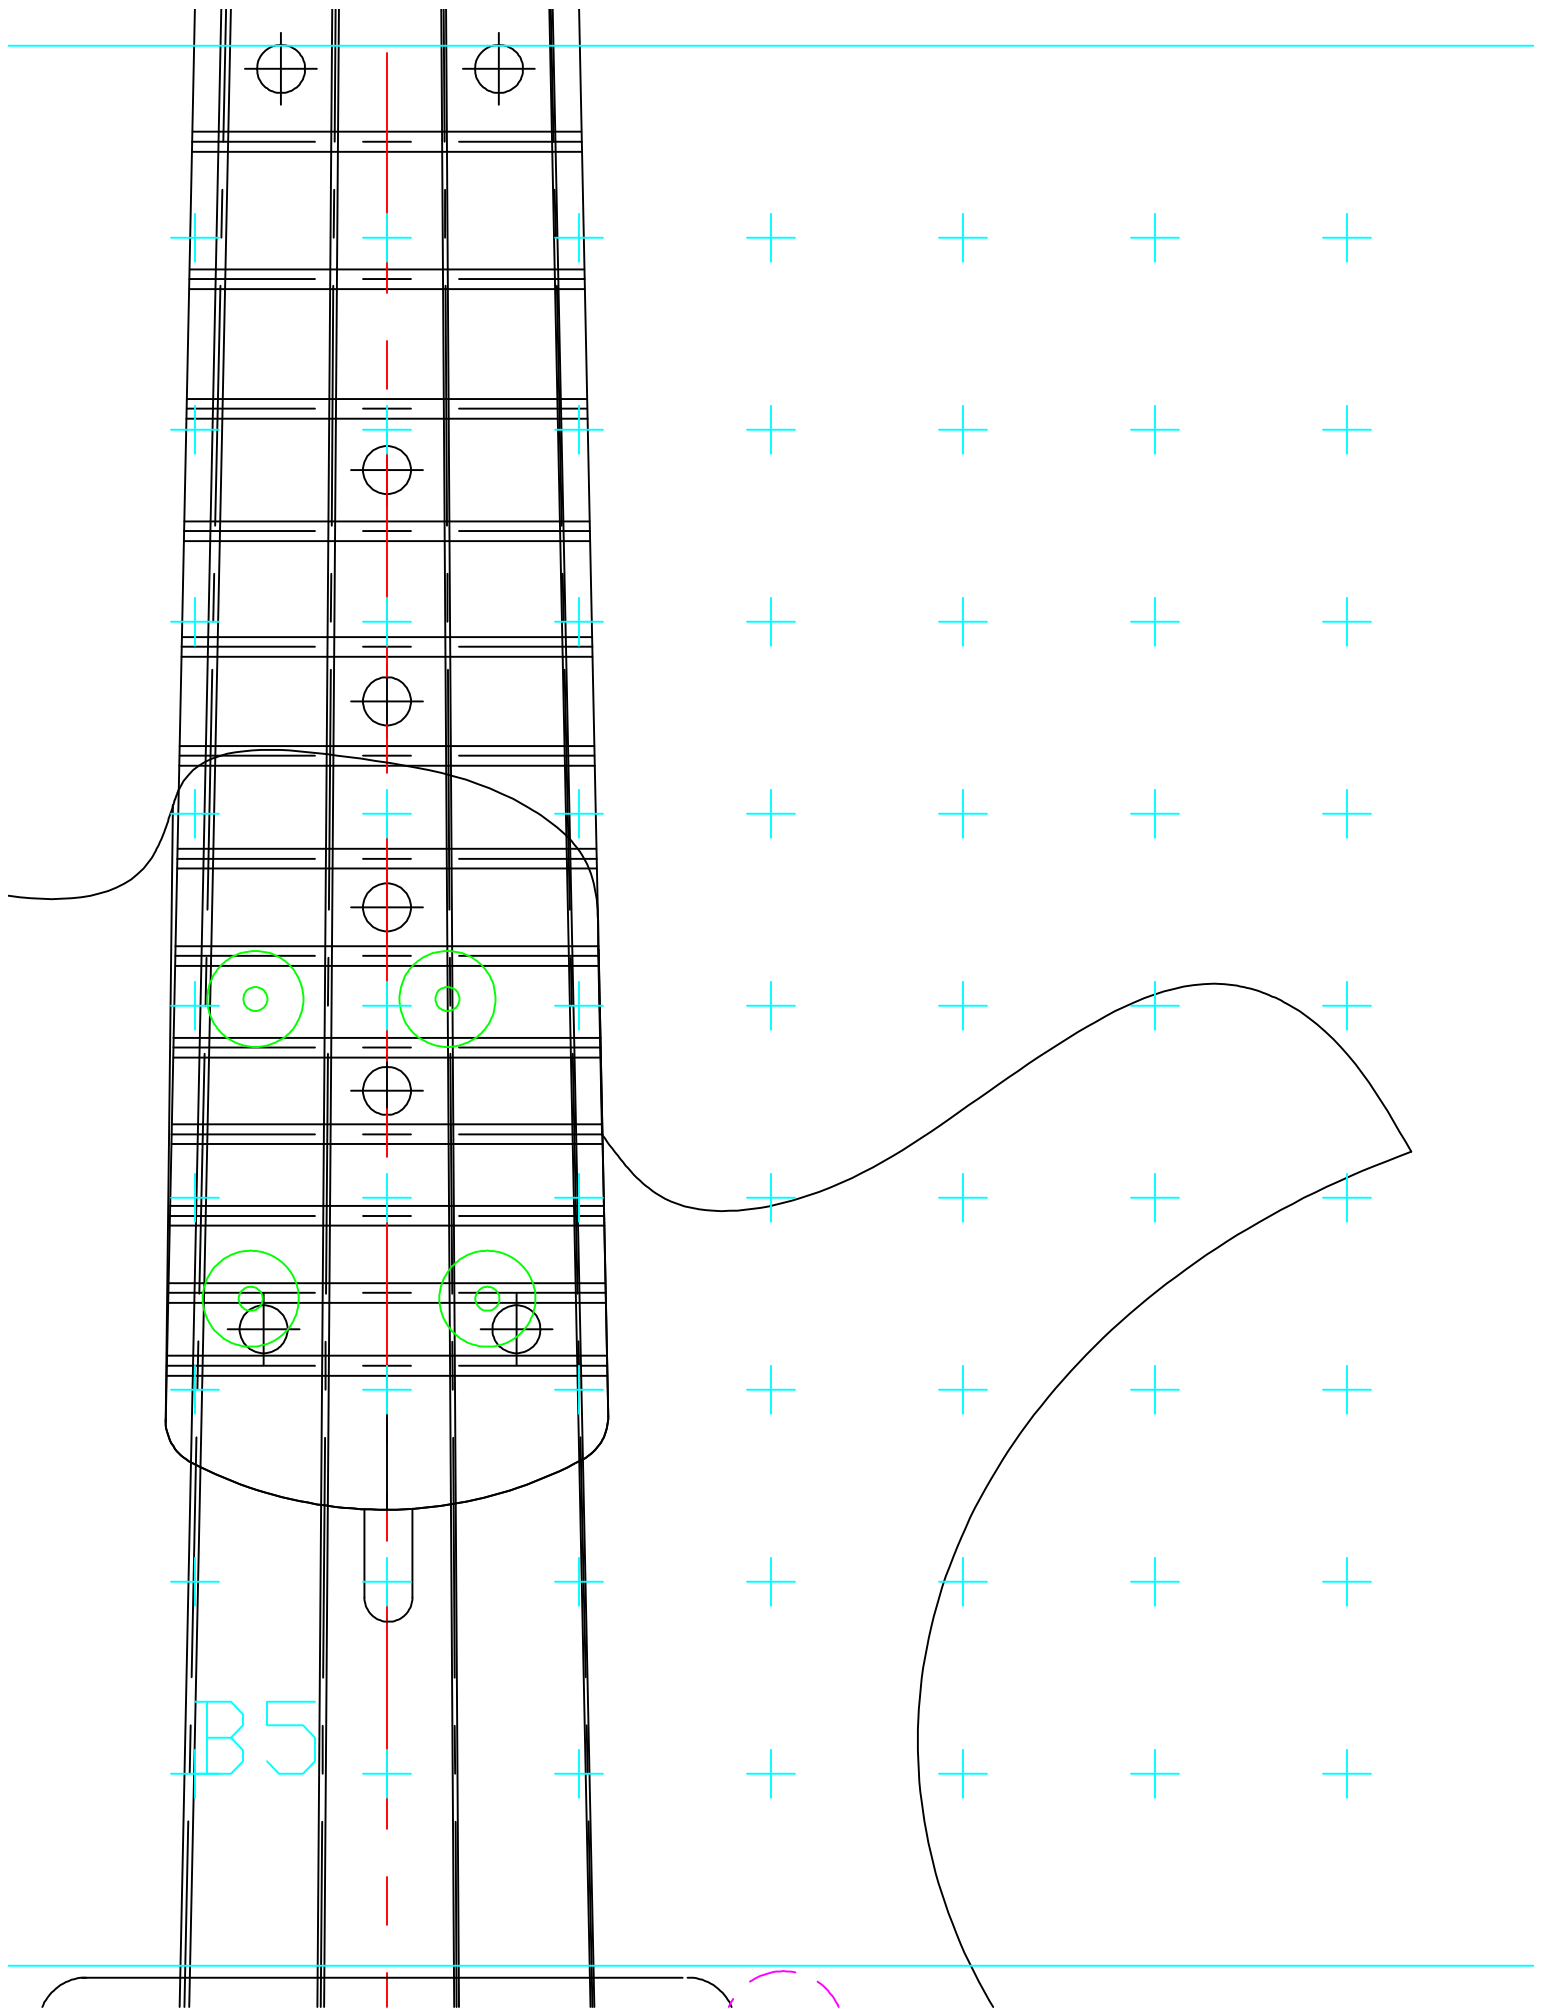

litalo
Mottola
handcrafted stringed instruments

rm@LitaloMottola.com

TITLE:

Mezzaluna Electric Bass Family
Piccolo - 25.5" scale

Drawn by: RMM

Date: 4/26/02

Code Ident No:

Size:

Drawing No:

24
x
48

Scale: 1:1

Sheet 1 *of* 1

1"

A5

A6

B4

C4

Scale: 1:1

D5

+ + + + + + +

+ + + + + + +

+ + + + + + +

+ + + + + + +

+ + + + + + +

Electric Bass Family
25.5" scale

Date: 4/26/02

Size: **Drawing No:**

4

8