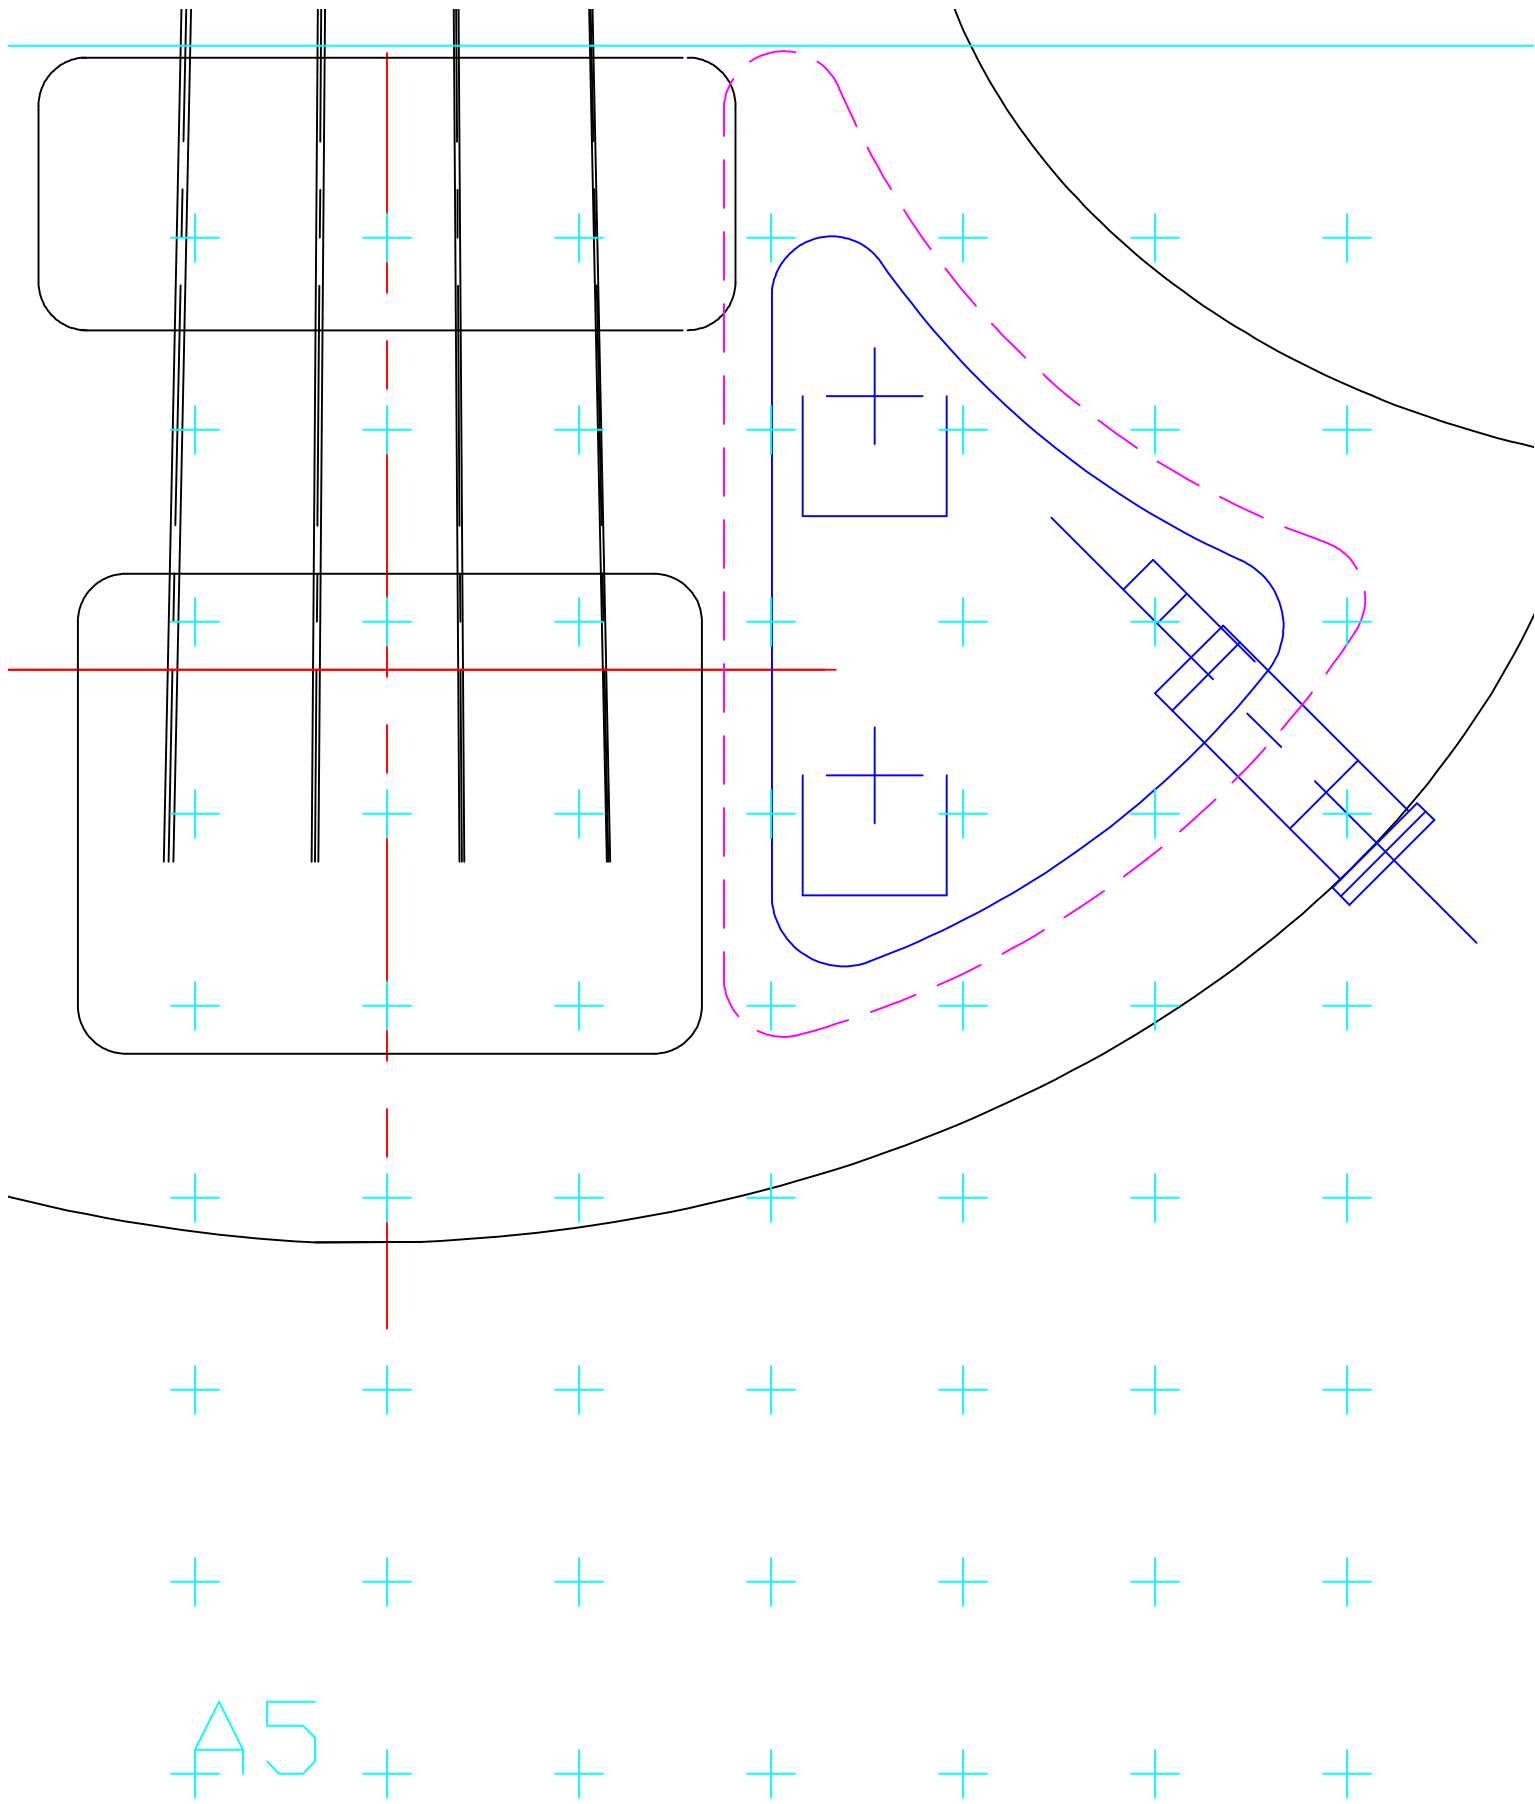

Drawing No:

24
x
48

Scale: 1:1

Sheet 1 *of* 1

1"

A5

A6

B4

C4

Scale: 1:1

D5

+ + + + + + +

+ + + + + + +

+ + + + + + +

+ + + + + + +

+ + + + + + +

RMM

Code Ident No:

F5

Size:

24
x
48

Mottola

Instruments

rm@LiutaioMottola.com

Electric Bass Family
25.5" scale

Date: 4/26/02

Size: **Drawing No:**

4

8