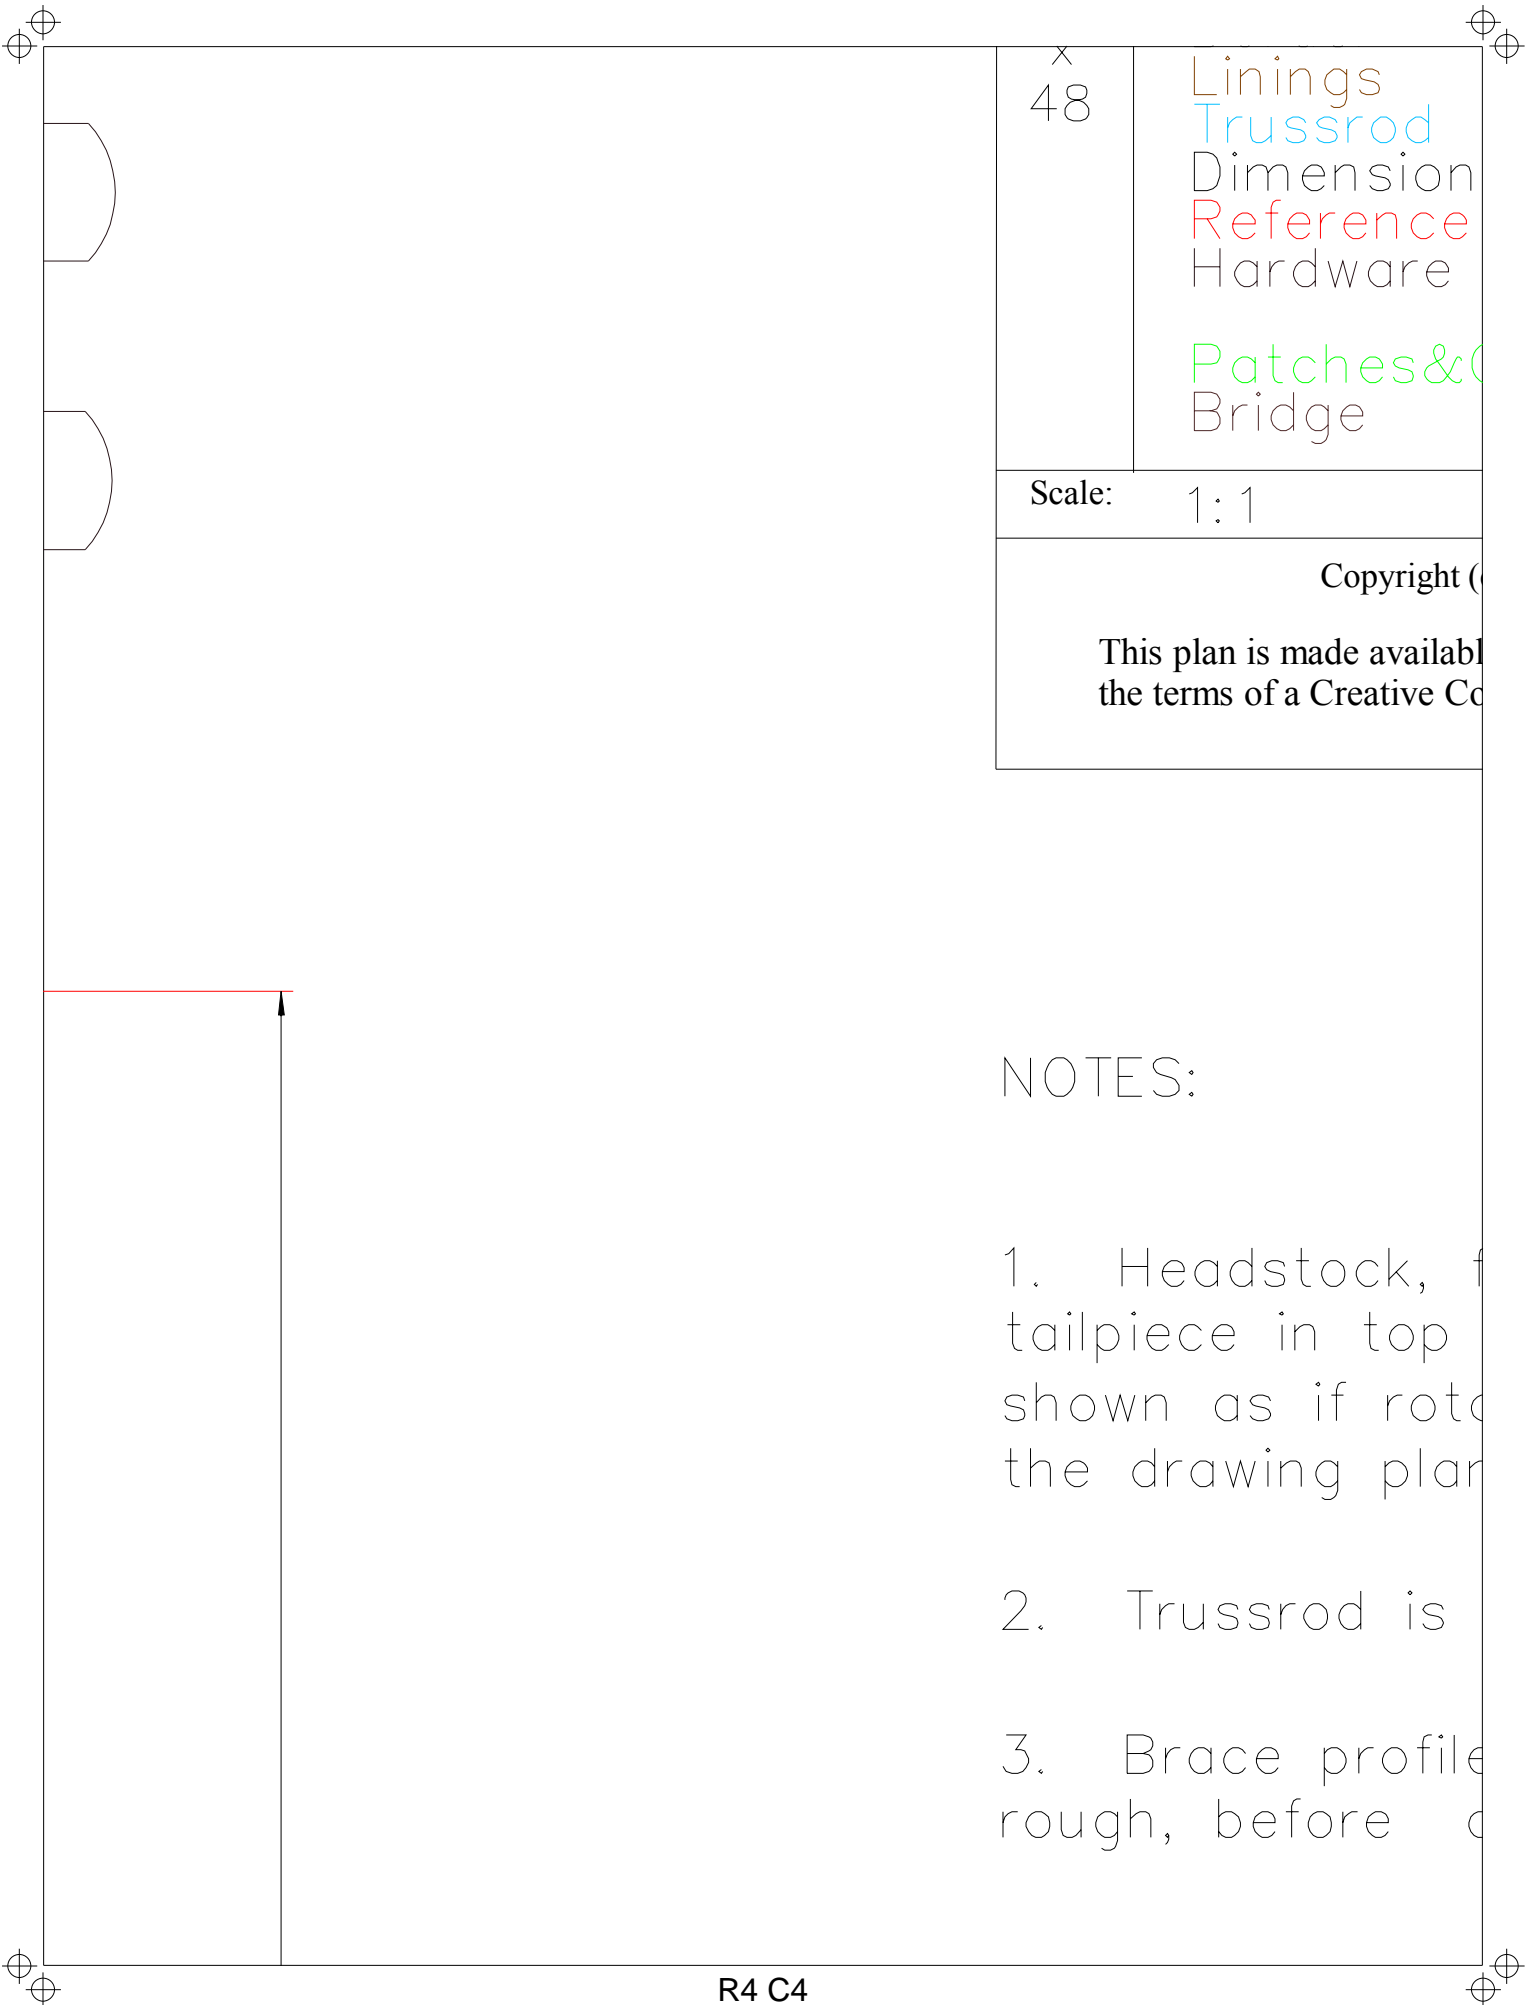

Scale: **1:1** Sheet **1** of **1**

Copyright (c) 2007 by R. M. Mottola
This plan is made available for non-commercial use only under the terms of a Creative Commons License.

- NOTES:
1. Headstock, fingerboard, and tailpiece in top view drawing are shown as if rotated parallel to the drawing plane.
 2. Trussrod is LMI TRSD, 15.5".
 3. Brace profiles shown are rough, before carving.

B

C

R4 C2

R4 C3

x
48

Linings
Trussrod
Dimension
Reference
Hardware

Patches&
Bridge

Scale: 1:1

Copyright (

This plan is made available
the terms of a Creative Co

NOTES:

1. Headstock, f
tailpiece in top
shown as if rotated
the drawing plan

2. Trussrod is

3. Brace profile
rough, before c

Notes

S
Lines

Logotype
Strings
Titleblock
BackBrace
TopBrace

Grafts

Sheet 1 of 1

© 2007 by R.M. Mottola

For non-commercial use only under
Creative Commons License.

fingerboard, and
view drawing are
oriented parallel to
the