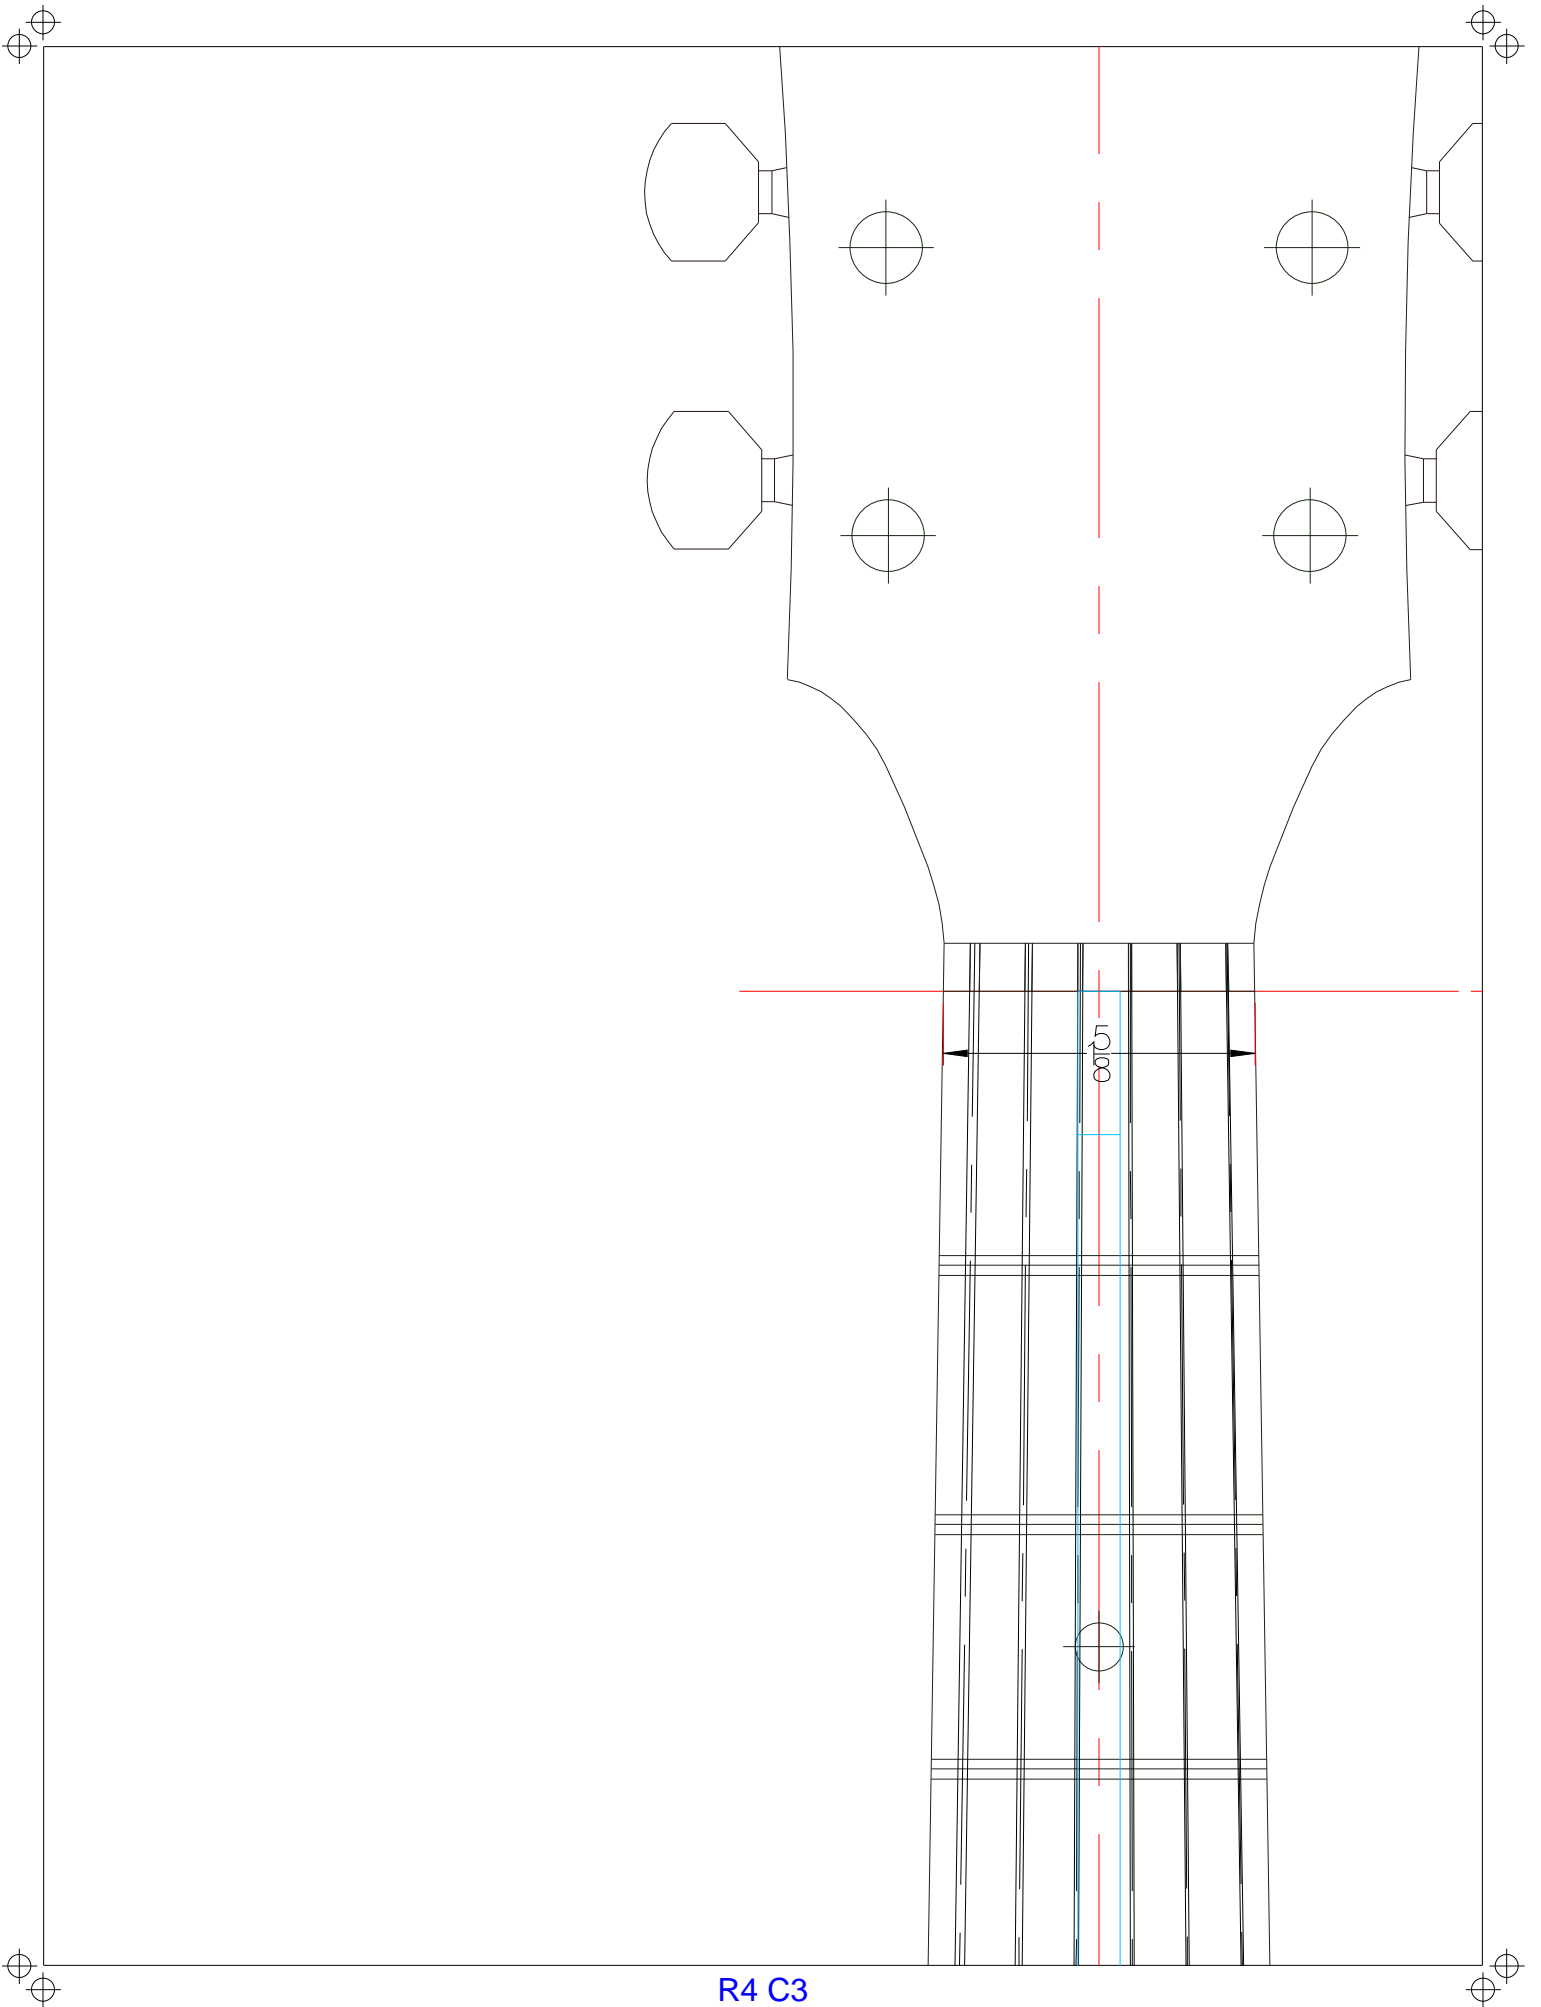

Mottola
Luthiers

<http://www.Mottola.com>

Title: **Ipomoea Steel String Guitar**

Drawn by: **RMM** Date: **7/15/07**

Size:	Layers This Sheet:	
36 x 48	Blocks	Neck
	Border	Body
	Linings	Notes
	Trussrod	
	Dimensions	Logotype
	Reference Lines	Strings
	Hardware	Titleblock
	Patches&Grafts	BackBraces
	Bridge	TopBraces

Scale: **1:1** Sheet **1** of **1**

Copyright (c) 2007 by R. M. Mottola
This plan is made available for non-commercial use only under the terms of a Creative Commons License.

- NOTES:
1. Headstock, fingerboard, and tailpiece in top view drawing are shown as if rotated parallel to the drawing plane.
 2. Trussrod is LMI TRSD, 15.5".
 3. Brace profiles shown are rough, before carving.

B

C

R4 C2

R4 C3

x
48

Linings
Trussrod
Dimension
Reference
Hardware

Patches&
Bridge

Scale: 1:1

Copyright (

This plan is made available
the terms of a Creative Co

NOTES:

1. Headstock, f
tailpiece in top
shown as if rotated
the drawing plan

2. Trussrod is

3. Brace profile
rough, before c

Notes

S
Lines