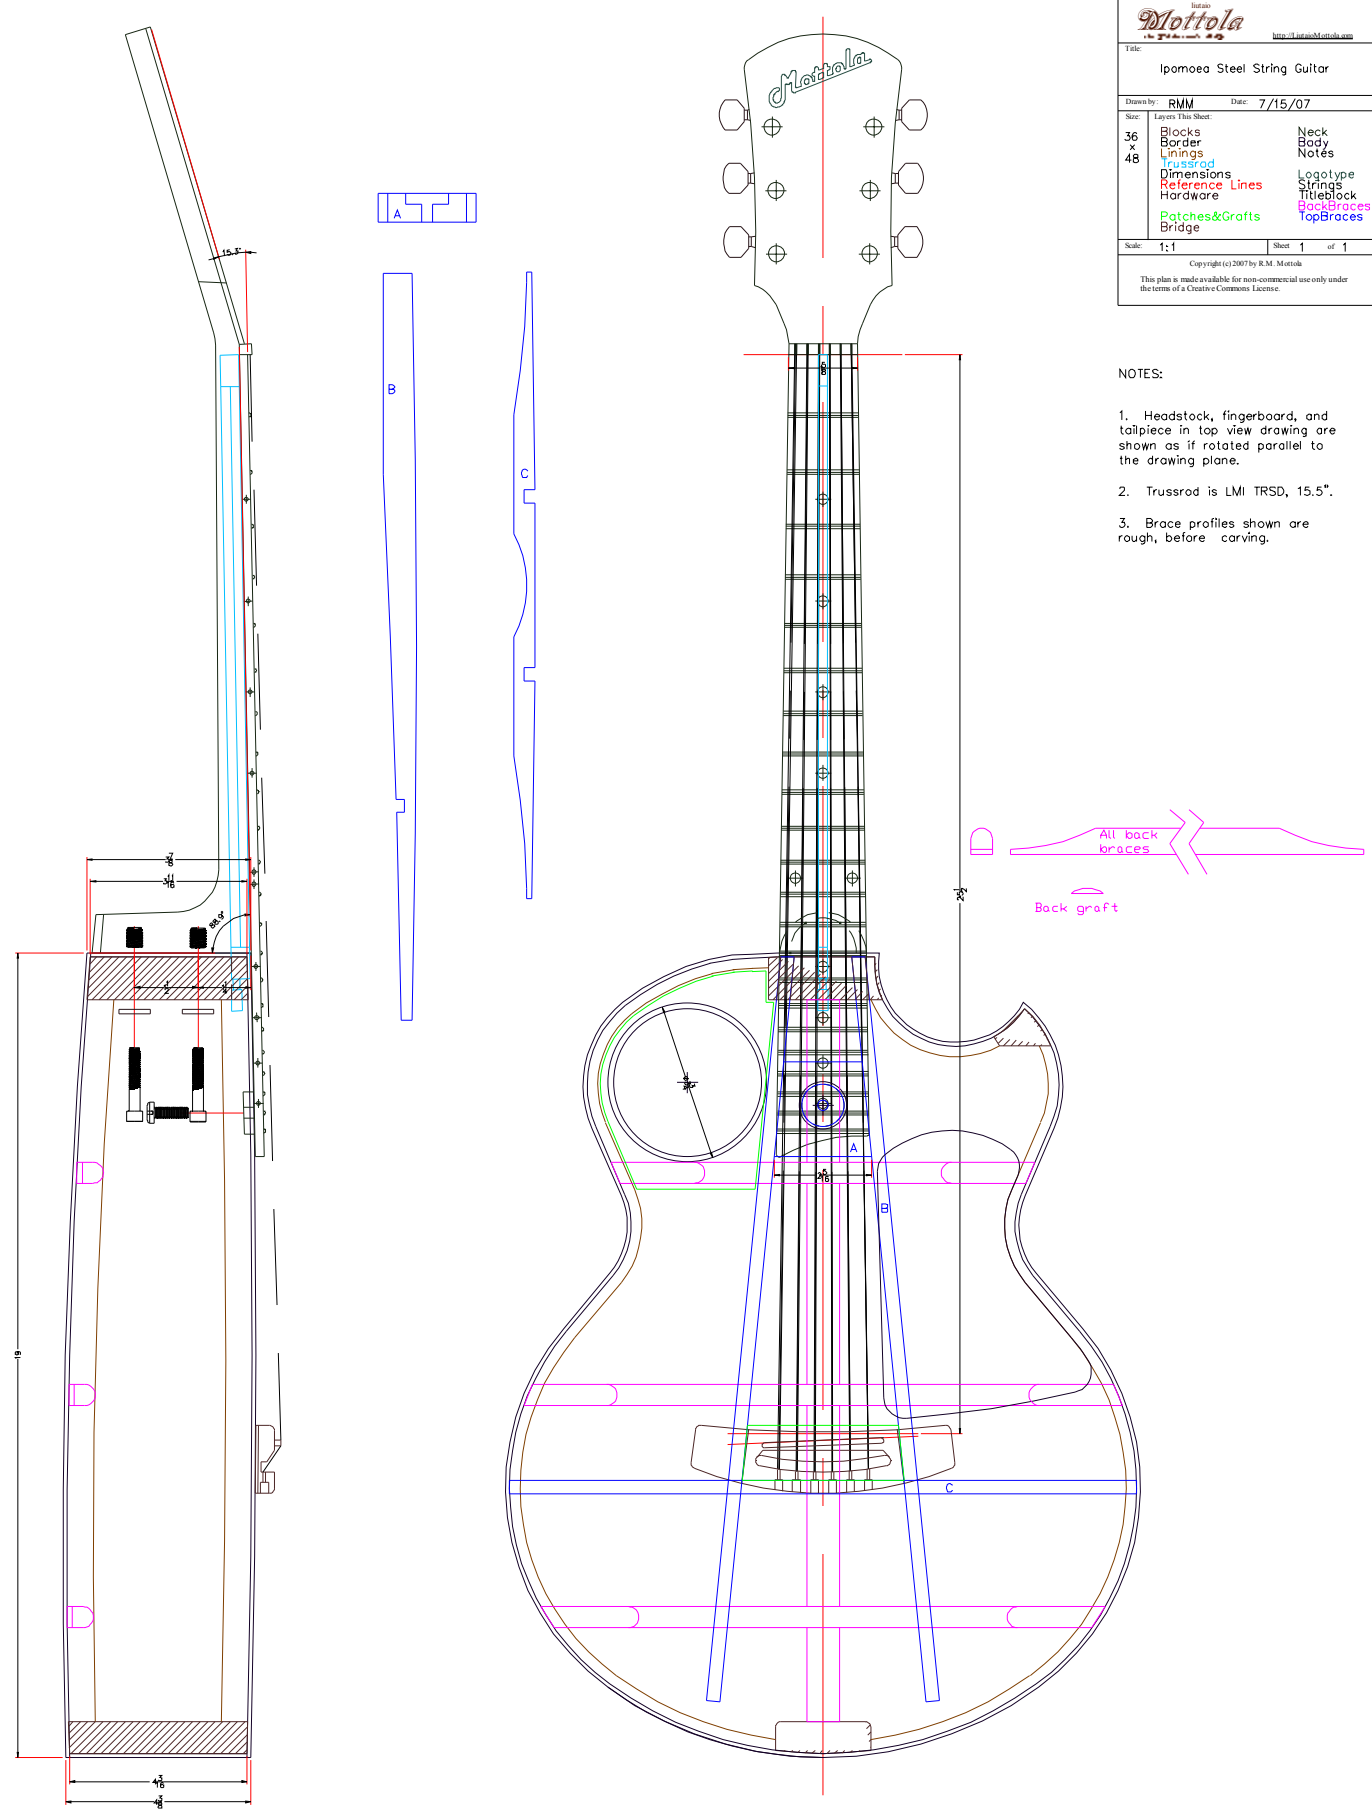

Mottola
Luthiers

<http://www.Mottola.com>

Title: **Ipomoea Steel String Guitar**

Drawn by: **RMM** Date: **7/15/07**

Size:	Layers This Sheet:	
36 x 48	Blocks	Neck
	Border	Body
	Linings	Notes
	Trussrod	
	Dimensions	Logotype
	Reference Lines	Strings
	Hardware	Titleblock
	Patches&Grafts	BackBraces
	Bridge	TopBraces

Scale: **1:1** Sheet **1** of **1**

Copyright (c) 2007 by R. M. Mottola
This plan is made available for non-commercial use only under the terms of a Creative Commons License.

- NOTES:
1. Headstock, fingerboard, and tailpiece in top view drawing are shown as if rotated parallel to the drawing plane.
 2. Trussrod is LMI TRSD, 15.5".
 3. Brace profiles shown are rough, before carving.

B

C

R4 C2

R4 C3

x
48

Linings
Trussrod
Dimension
Reference
Hardware

Patches&
Bridge

Scale: 1:1

Copyright (

This plan is made available
the terms of a Creative Co

NOTES:

1. Headstock, f
tailpiece in top
shown as if rotated
the drawing plan

2. Trussrod is

3. Brace profile
rough, before c

Notes

S
Lines